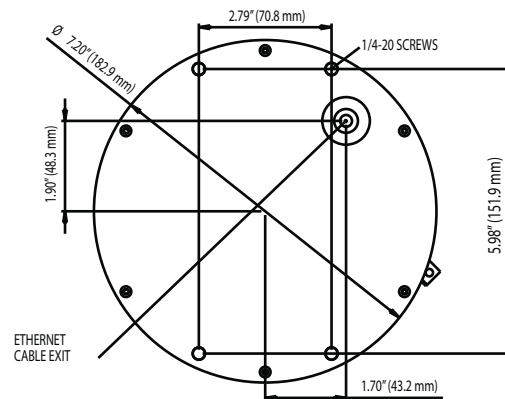

Programmability

- Auto exposure (AE) and Gain Control (AGC) >120dB
- On-camera motion detection with 64 detection zones
- Programmable backlight compensation
- Auto multi-matrix white balance
- 50/60Hz selectable flicker control
- Electronic pan, tilt, zoom (PTZ)
- Electronic image rotation - upside-down image turn
- Resolution windowing down to 32x32 pixels window
- Programmable motion blurring control for low-light mode
- Moonlight™ mode - extended exposure and proprietary noise cancellation
- Programmable resolution, brightness, saturation, gamma, sharpness, tint
- Up to four regions of interest for simultaneous panoramic and digital PTZ viewing and recording

Electrical

- Power Over Ethernet (PoE) or DC input
- Compatible with IEEE 802.3af PoE equipment
- Power consumption 8 Watts maximum

Regulatory Approvals

- FCC, CE and RoHS compliant

Mechanical

- 6.49" (H) (164.8mm) x 6.0" dia. (152.4mm)
- 4 pounds or 1815 grams
- C lens mount

Environmental

- Operating temperature 0°C (32 °F) to +50°C (122 °F)
- Storage temperature -20°C (-4 °F) to +60°C (140 °F)
- Humidity 0% to 90% (non condensing)

Accessories:

- Dome 6-I-C Indoor 6" Pendant Dome, Ceiling Mount
- Dome 6-I-W Indoor 6" Pendant Dome, Wall Mount
- Dome 6-O-C Outdoor 6" Pendant Dome, Ceiling Mount
- Dome 6-I-W Outdoor 6" Pendant Dome, Wall Mount
- RD-KIT Recessed Dome Ring Kit