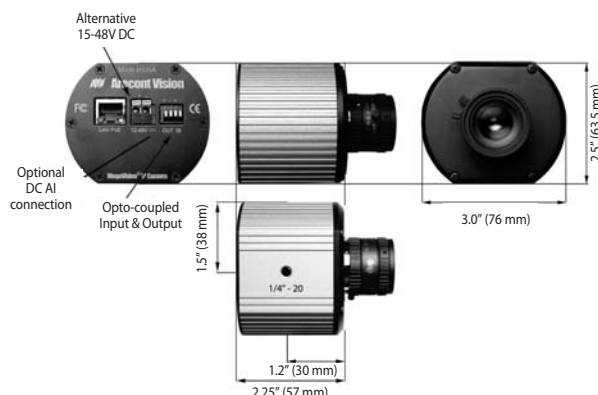

### Mechanical

- 3"W (76 mm) x 2.5"H (63.5 mm) x 2.25"D (57mm) (w/o lens)
- 8.6 oz (243 grams) (w/o lens)
- C/CS lens mount