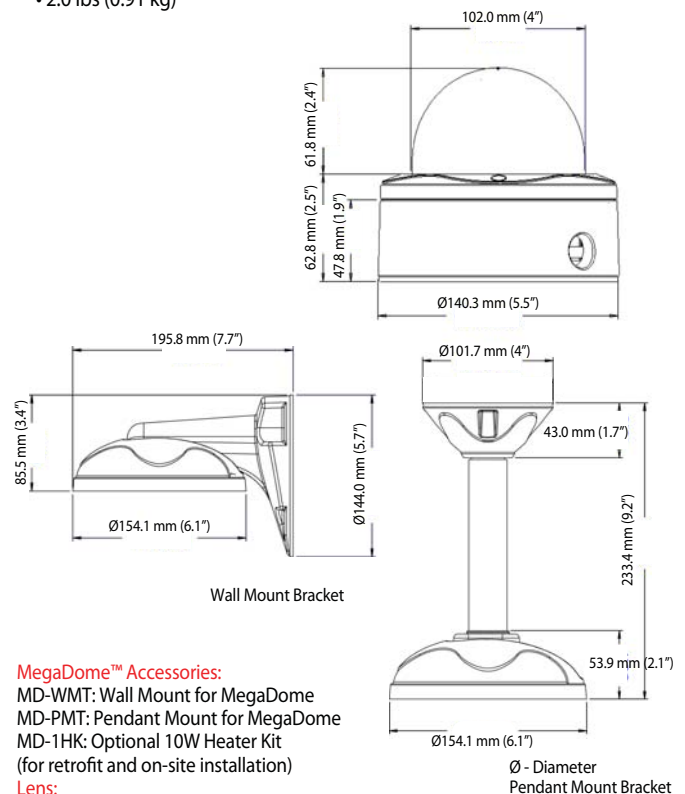

### Mechanical

- Easily adjustable camera gimbal with 360° pan and 90° tilt
- Die-cast aluminum chassis with 4" polycarbonate dome bubble
- Total Unit dimensions:
  - Ø5.5 x 4.9 in (H), bubble only: Ø4.0 x 2.4 in (H)
  - Ø140.3 x 124.6 mm (H), bubble only: Ø102 x 61.8 mm (H)
- 2.0 lbs (0.91 kg)