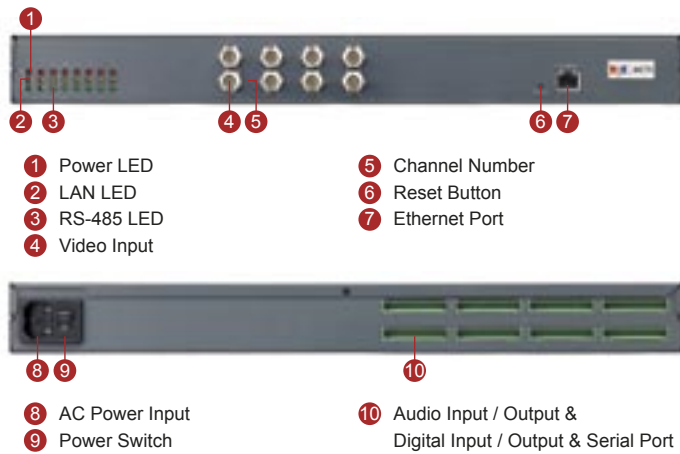

# ACD-2300

- Selectable MPEG-4/MJPEG compression
- CIF up to Full D1 resolution at 30/25 FPS (per channel)
- Multi-stream with variable frame rate in the same compression
- Two-way audio supported (per channel)
- Hardware motion detection, Digital Input / Output (per channel)
- Serial ports for each channel