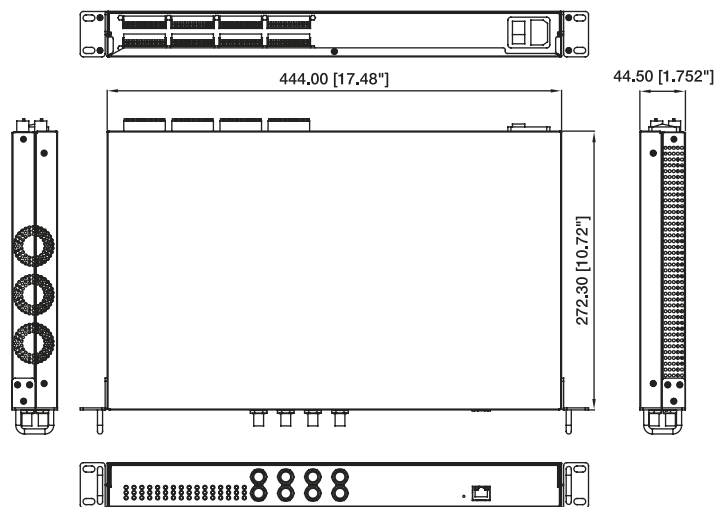

## DIMENSION DIAGRAM

Unit: mm [inch]

**PRODUCT SPECIFICATION**

Video Compression	
Compression	MPEG-4 SP, MJPEG selectable
Picture Resolution	Full D1 (720x480 in NTSC, 720x576 in PAL) VGA (640x480 in NTSC, 640x480 in PAL) CIF (352x240 in NTSC, 352x288 in PAL) QCIF (176x120 in NTSC, 176x144 in PAL) (per channel)
Bit Rate	28 K ~ 3 M bps (per channel)
Image Frame Rate	30fps at full D1 resolution (NTSC) 25fps at full D1 resolution (PAL)
Multi-stream	Up to 2 configurable frame rate/bit rate streams for preview and recording (per channel)
Video Input	
Composite Input	8, CVBS, 1.0Vp-p with 75Ω loading, BNC connector
Video Output	
Composite Output	N/A
Audio Input	
Compression	8kHz, Mono, PCM
Audio Line Input	8, Unbalanced, 1.4Vp-p, 1Vrms, terminal block
Audio Output	
Compression	8kHz, Mono, PCM
Audio Line Output	8, Unbalanced, 1.4Vp-p, 1Vrms, terminal block
Alarm	
Input	2, TTL, terminal block (per channel)
Output	2, TTL, terminal block (per channel)
Remote Control	
Serial Port	RS-485: Half Duplex, terminal block RS-422: Full Duplex, terminal block RS-232**: Full Duplex, terminal block (per channel)
External I/O	
Reset Button	Factory default
LED	System Status (per channel)
Network	
Ethernet Port	Ethernet(10/100 Base-T), RJ-45 connector
Protocol	TCP, UDP, IP, HTTP, DHCP, PPPoE, RTP, RTSP,FTP,SMTP,DNS,DDNS,NTP,ICMP,I GMP,ARP,3GPP
Software	
Web Browser	Microsoft Internet Explorer 6.0 or above
SDK	ACTi SDK-10000
PTZ Protocol*	Pelco-p_type1, Pelco-P_type2, Pelco-D, Dynacolor, Samsung, VCL, Videotrek, Kampro-V1,Kampro-V2
Security	Password Protection: Configured by the Administrator
Operating	
Temperature	0 °C ~ 50 °C (32 °F ~ 122 °F)
Power	
Power Requirement	AC 100 ~ 240 V 50/60 Hz
Power Consumption	50 W
Physical	
Dimensions (WxHxD)	444 mm x 44.5 mm x 272 mm (17.48" x 1.75" x 10.72")
Weight	3.9 Kg