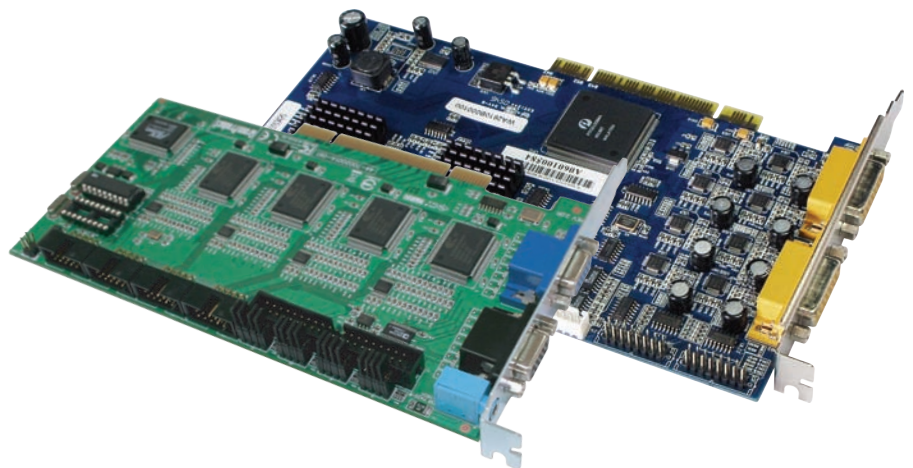

64ch Hybrid NDVR for IP and Analog Camera

- 64 channels from IP and analog cameras
- Support megapixel IP camera
- Support H.264 compression format
- Triple monitor display
- Synchronized with Joystick
- E-map and GUI recording schedule
- Digital PTZ and multiple viewer
- Smart detection of 6 events and 10 instant responses
- Playback system with 5 intelligent search
- POS and I/O device integration
- Remote live viewer, playback, backup, I/O control, desktop config.
- Supported by NUUO Central Management System
- Supports 31 brands of IP cameras and more than 520 models

Specification

Total Channel	Analog ch	IP ch	SCB Series Capture Card (For Analog Channel)	IP+ Series License (For IP Channel)
64	48	16	SCB-5016x3	SCB-IP+16
	32	32	SCB-5016x2/ SCB-3016x2	SCB-IP+32
	16	48	SCB-5016/ SCB-4016/ SCB-3016	SCB-IP+32 & SCB-IP+16
	8	56	SCB-5008/ SCB-3008/ SCB-2008/ SCB-1008	SCB-IP+32 & SCB-IP+16 & SCB-IP+8
	4	60	SCB-5004/ SCB-3004/ SCB-2004/ SCB-1004	SCB-IP+32 & SCB-IP+16 & SCB-IP+12

SCB Series PC Based DVR

H.264 Hardware Compression
&
MPEG-4 Software Compression

- 64 channels from analog cameras
- Support megapixel IP camera
- Support H.264 compression format
- Triple monitor display
- Synchronized with Joystick
- E-map and GUI recording schedule
- Digital PTZ and multiple viewer
- Smart detection of 6 events and 10 instant responses
- Playback system with 5 intelligent search
- POS and I/O device integration
- Remote live viewer, playback, backup, I/O control, desktop config.
- Supported by NUUO Central Management system
- Supports 31 brands of IP cameras and more than 520 models