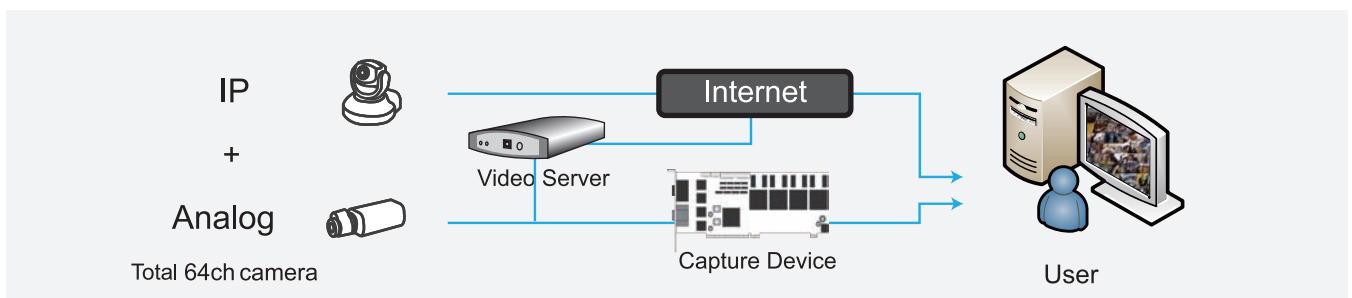

64ch Hybrid NDVR for IP and Analog Camera

- 64 channels from IP and analog cameras
- Support megapixel IP camera
- Support H.264 compression format
- Triple monitor display
- Synchronized with Joystick
- E-map and GUI recording schedule
- Digital PTZ and multiple viewer
- Smart detection of 6 events and 10 instant responses
- Playback system with 5 intelligent search
- POS and I/O device integration
- Remote live viewer, playback, backup, I/O control, desktop config.
- Supported by NUUO Central Management System
- Supports 31 brands of IP cameras and more than 520 models

Specification

Total Channel	Analog ch	IP ch	SCB Series Capture Card (For Analog Channel)	IP+ Series License (For IP Channel)
64	48	16	SCB-5016x3	SCB-IP+16
	32	32	SCB-5016x2/ SCB-3016x2	SCB-IP+32
	16	48	SCB-5016/ SCB-4016/ SCB-3016	SCB-IP+32 & SCB-IP+16
	8	56	SCB-5008/ SCB-3008/ SCB-2008/ SCB-1008	SCB-IP+32 & SCB-IP+16 & SCB-IP+8
	4	60	SCB-5004/ SCB-3004/ SCB-2004/ SCB-1004	SCB-IP+32 & SCB-IP+16 & SCB-IP+12