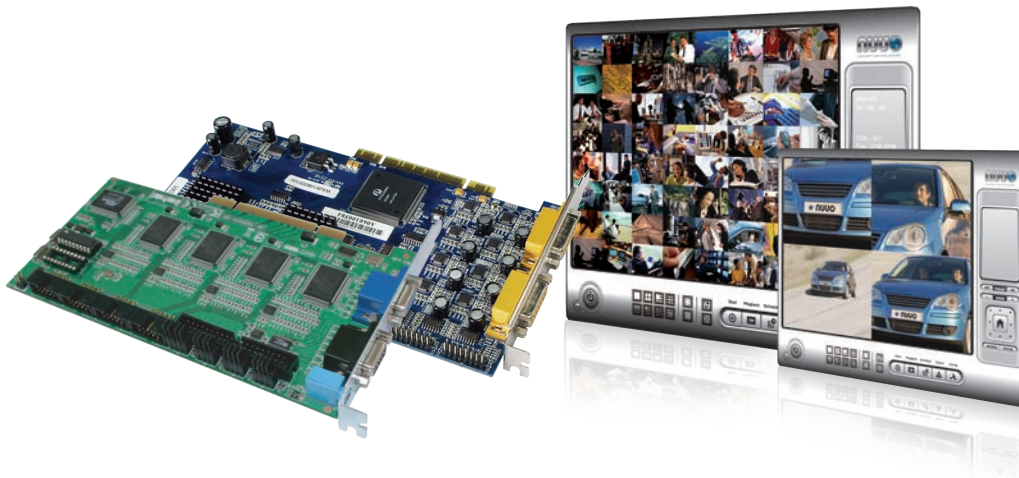

64ch Hybrid NDVR for IP and Analog Camera

- 64 channels from IP and analog cameras
- Support megapixel IP camera
- Support H.264 compression format
- Triple monitor display
- Synchronized with Joystick
- E-map and GUI recording schedule
- Digital PTZ and multiple viewer
- Smart detection of 6 events and 10 instant responses
- Playback system with 5 intelligent search
- POS and I/O device integration
- Remote live viewer, playback, backup, I/O control, desktop config.
- Supported by NUUO Central Management System
- Supports 31 brands of IP cameras and more than 520 models

Specification

Total Channel	Analog ch	IP ch	SCB Series Capture Card (For Analog Channel)	IP+ Series License (For IP Channel)
64	48	16	SCB-5016x3	SCB-IP+16
	32	32	SCB-5016x2/ SCB-3016x2	SCB-IP+32
	16	48	SCB-5016/ SCB-4016/ SCB-3016	SCB-IP+32 & SCB-IP+16
	8	56	SCB-5008/ SCB-3008/ SCB-2008/ SCB-1008	SCB-IP+32 & SCB-IP+16 & SCB-IP+8
	4	60	SCB-5004/ SCB-3004/ SCB-2004/ SCB-1004	SCB-IP+32 & SCB-IP+16 & SCB-IP+12

SCB Series PC Based DVR

H.264 Hardware Compression
&
MPEG-4 Software Compression

- 64 channels from analog cameras
- Support megapixel IP camera
- Support H.264 compression format
- Triple monitor display
- Synchronized with Joystick
- E-map and GUI recording schedule
- Digital PTZ and multiple viewer
- Smart detection of 6 events and 10 instant responses
- Playback system with 5 intelligent search
- POS and I/O device integration
- Remote live viewer, playback, backup, I/O control, desktop config.
- Supported by NUUO Central Management system
- Supports 31 brands of IP cameras and more than 520 models